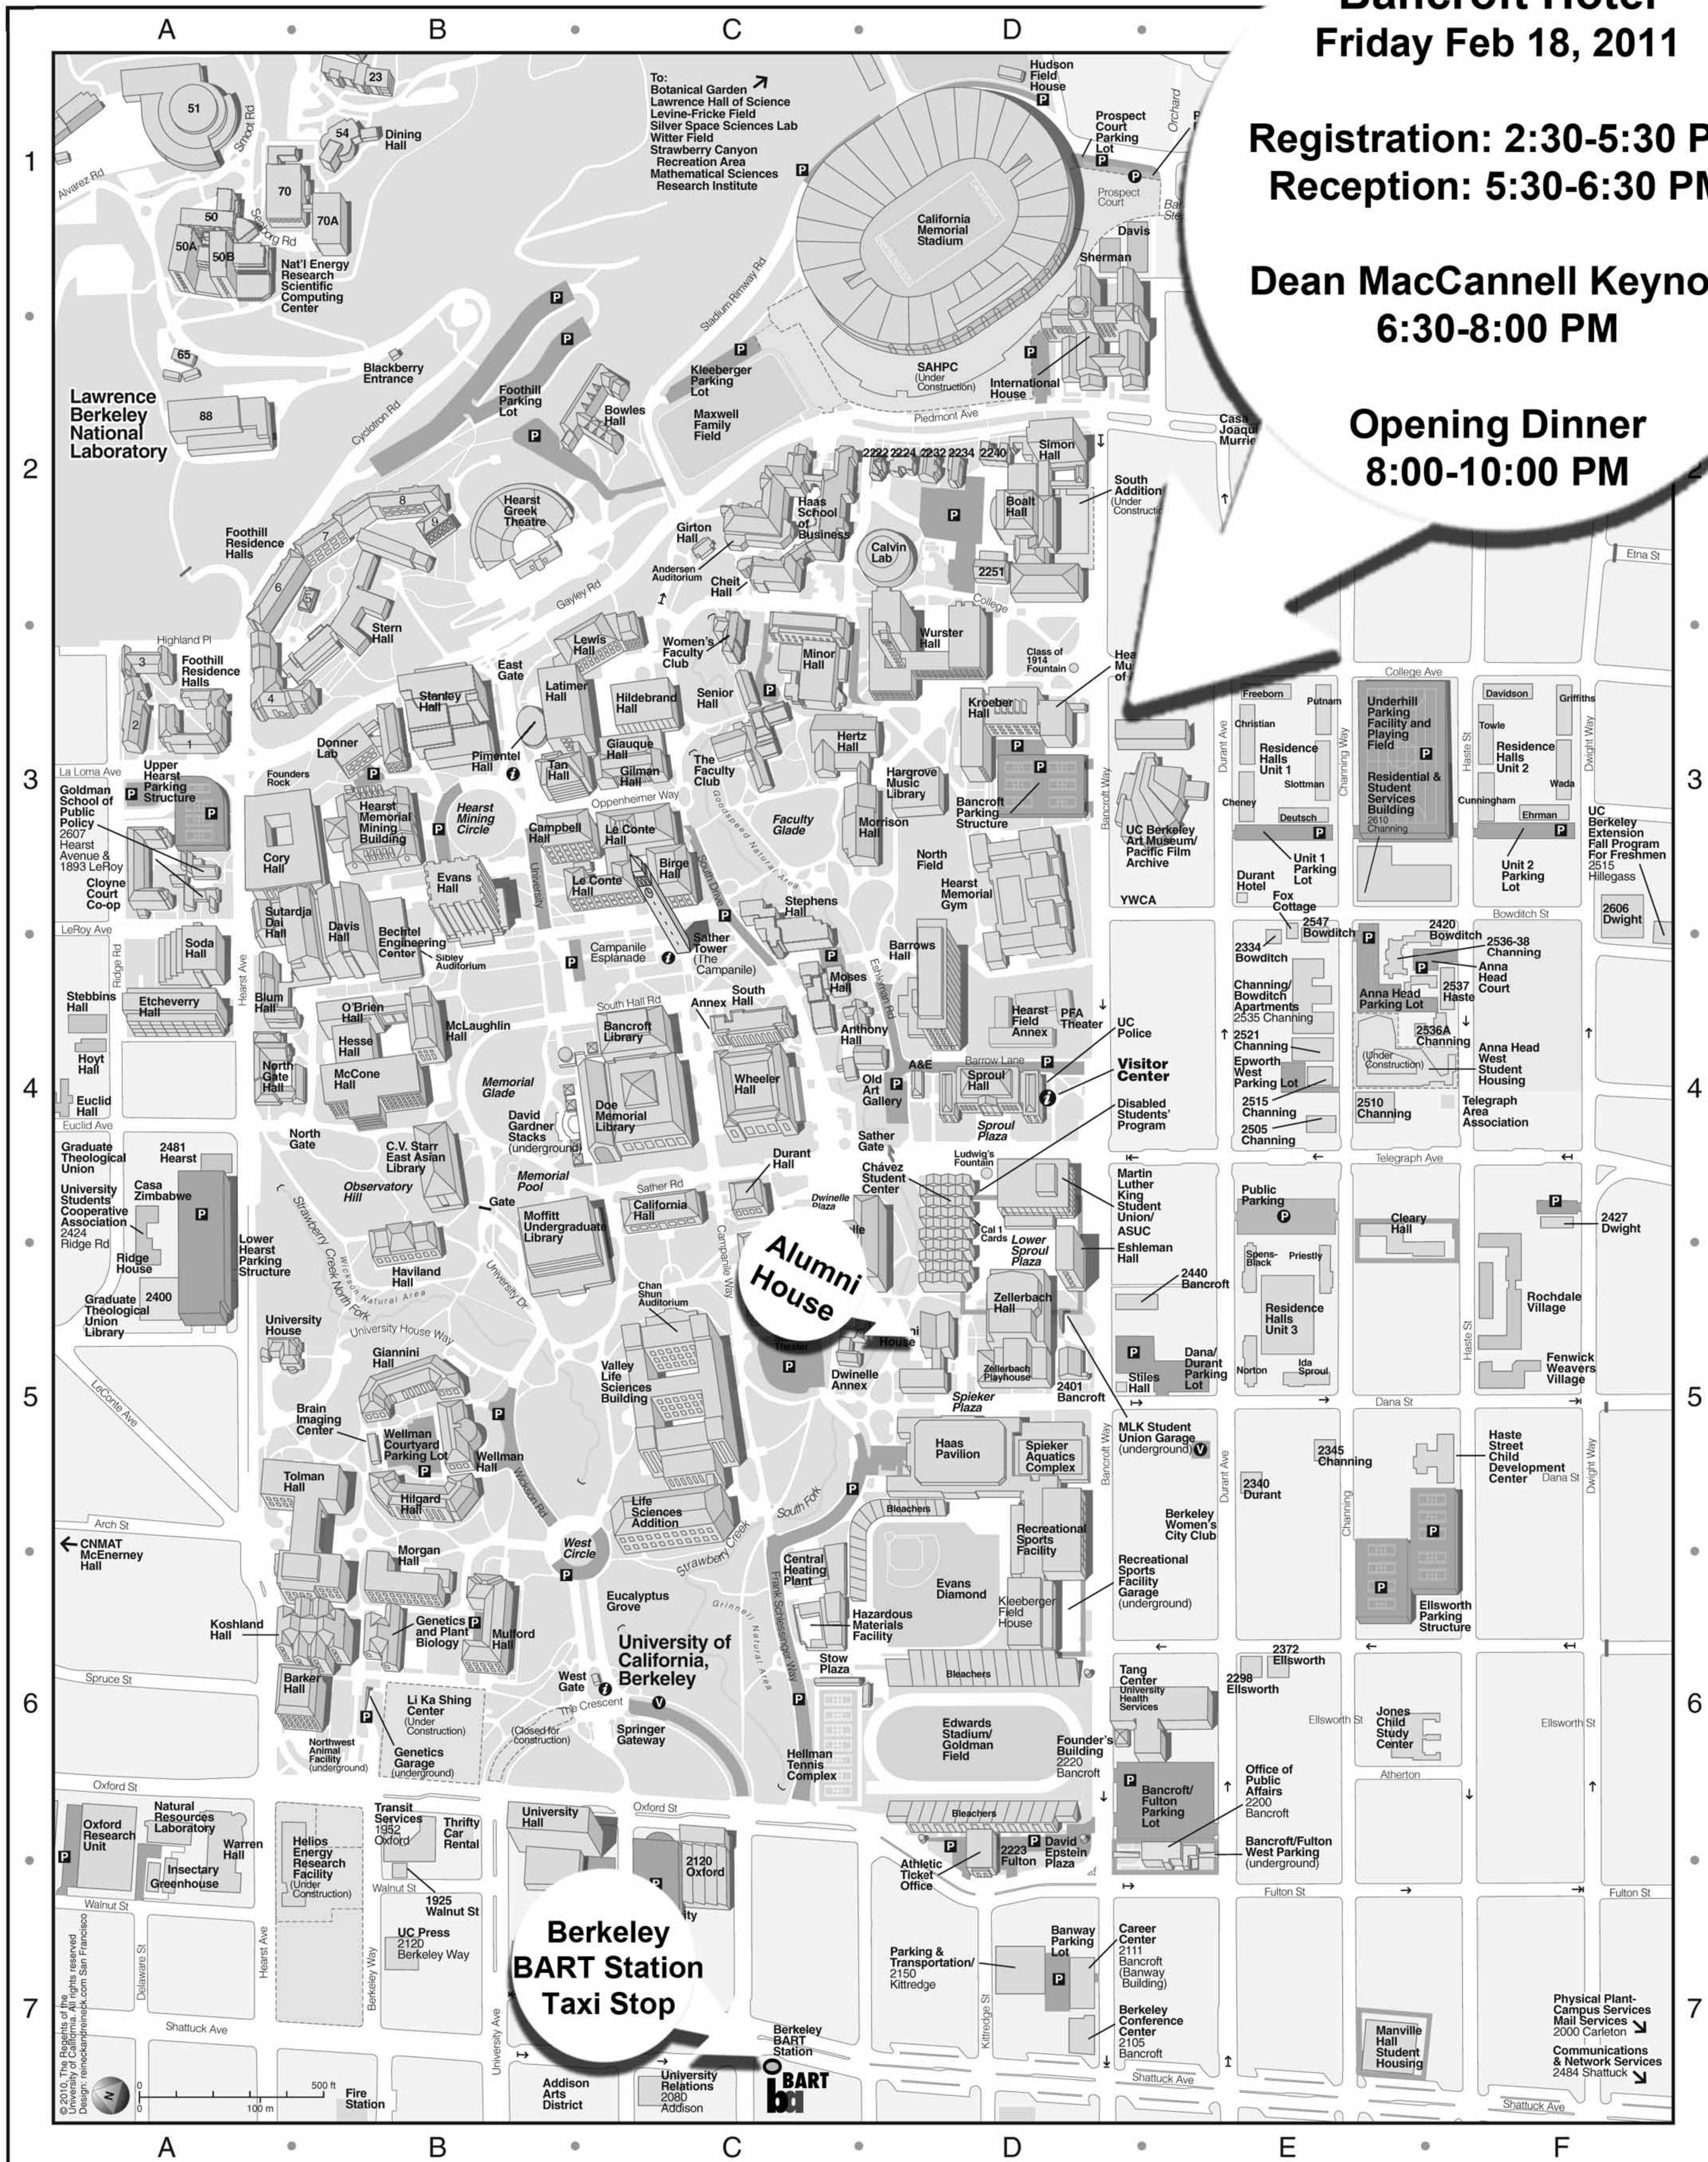

# TOURISM IMAGINARIES IMAGINAIRES TOURISTIQUES

Tourism Studies Working Group (TSWG), University of California, Berkeley  
 Institut de Recherches et d'Etudes Supérieures du Tourisme (IREST),  
 Université Paris 1 Panthéon-Sorbonne

**Bancroft Hotel**  
**Friday Feb 18, 2011**

**Registration: 2:30-5:30 PM**  
**Reception: 5:30-6:30 PM**

**Dean MacCannell Keynote**  
**6:30-8:00 PM**

**Opening Dinner**  
**8:00-10:00 PM**

**Bancroft Hotel**  
Friday Feb 18, 2011

**Registration: 2:30-5:30 PM**  
**Reception: 5:30-6:30 PM**

**Dean MacCannell Keynote**  
**6:30-8:00 PM**

**Opening Dinner**  
**8:00-10:00 PM**